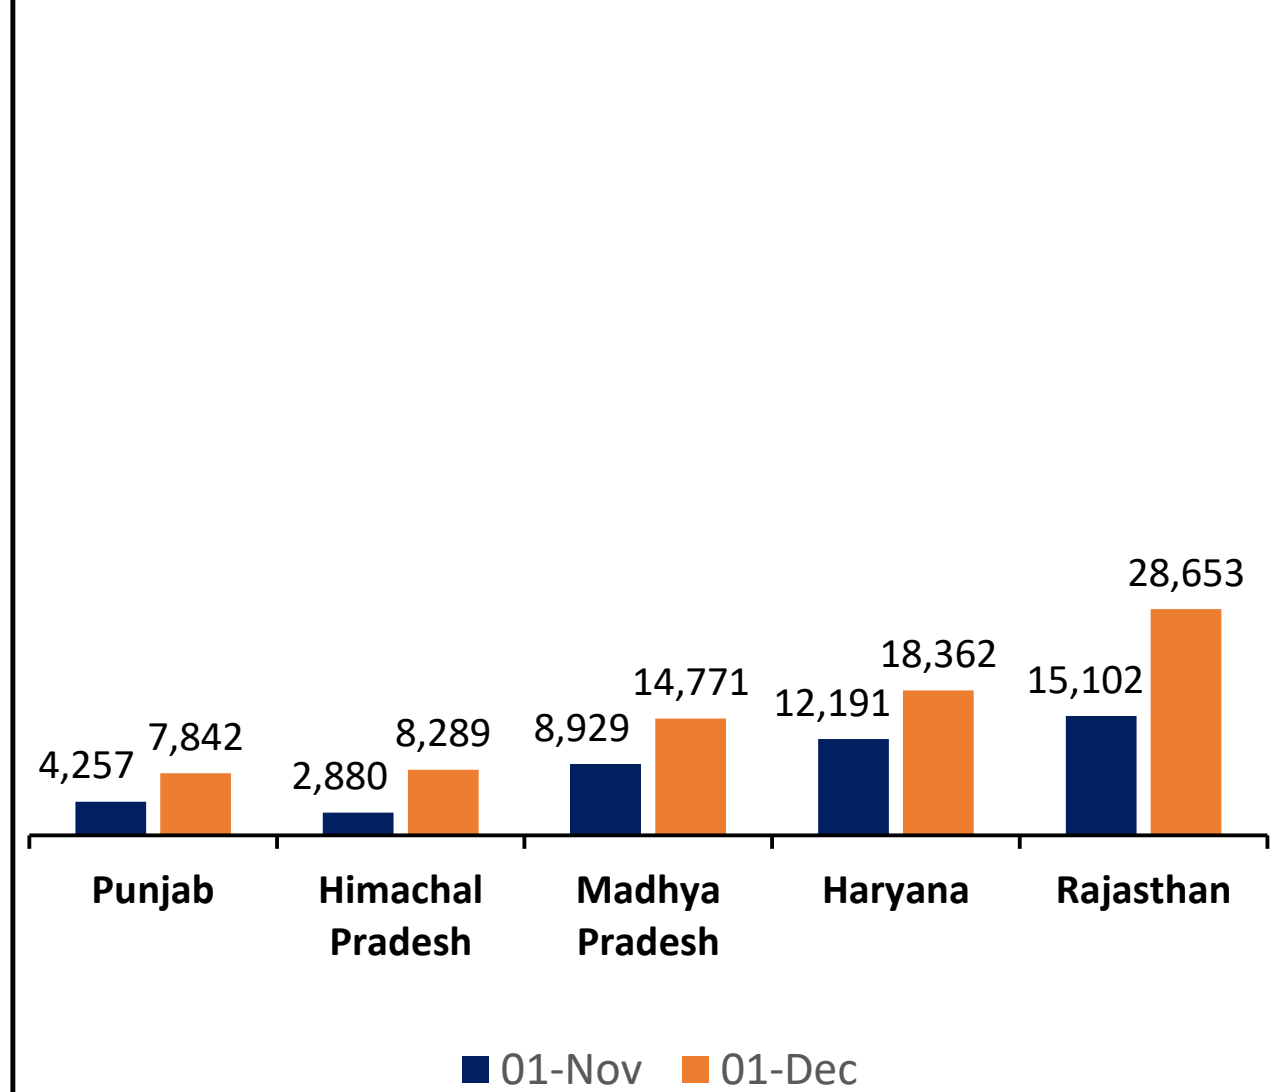

Deaths per million population - Lowest in the world

New deaths per million population reported in the last 7 days

Daily tests conducted by the countries

Continuous decline in cumulative positivity rate (last 3 weeks)

Decline in daily new cases continue

Change in number of active cases for states during last month

Top 5 states showing a decline

Top 5 states showing a rise

Going Ahead

- **Use of masks or face covers at all times in public places**
- **Wash hands with soap and water or use alcohol-based hand sanitizer**
- **Follow physical distancing norms**
- **Get yourself tested/ isolated immediately, if symptomatic**