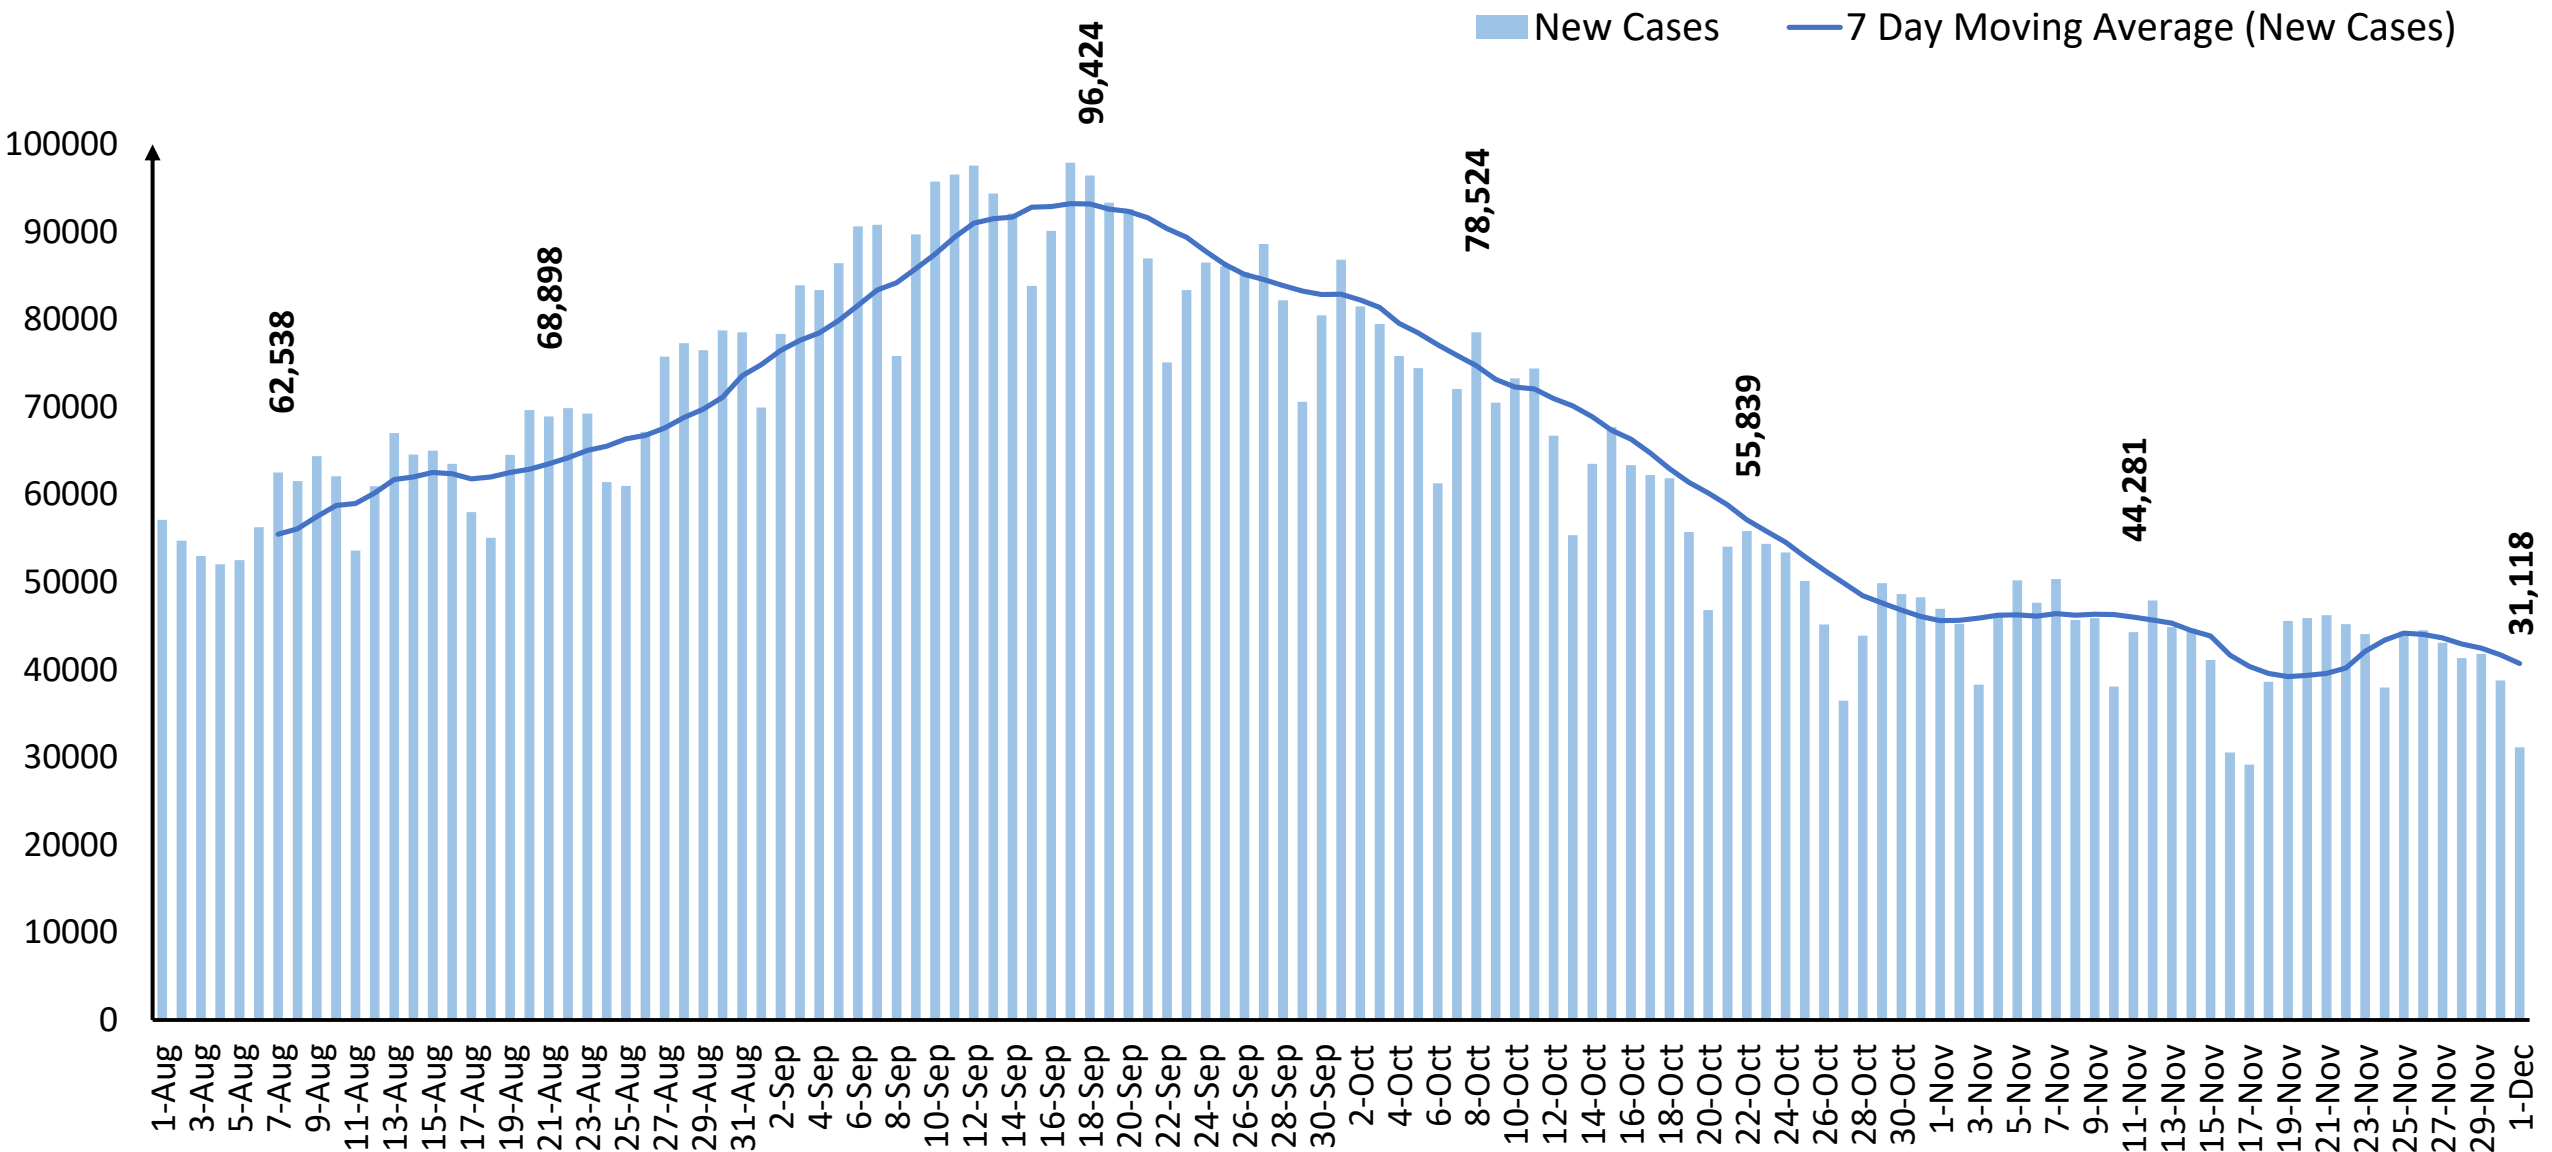

Ministry of Health & Family Welfare
Government of India

Government of India

PIB

Press Briefing

1st December 2020

Major highlights this week

- **November 2020**

Average daily tests conducted	10,55,386
Average daily new cases	43,152
Average daily recoveries	47,159
Reduction in active cases	1,23,506

- **More than 14.13 crore tests conducted**
- **Cumulative positivity rate, 6.69%**
- **Average daily positivity rate during last week, 3.72%**

Cases per million population - Lowest in the world

New cases per million population reported in the last 7 days

Deaths per million population - Lowest in the world

New deaths per million population reported in the last 7 days

Daily tests conducted by the countries

Continuous decline in cumulative positivity rate (last 3 weeks)

Decline in daily new cases continue

Change in number of active cases for states during last month

Top 5 states showing a decline

Top 5 states showing a rise

Going Ahead

- **Use of masks or face covers at all times in public places**
- **Wash hands with soap and water or use alcohol-based hand sanitizer**
- **Follow physical distancing norms**
- **Get yourself tested/ isolated immediately, if symptomatic**