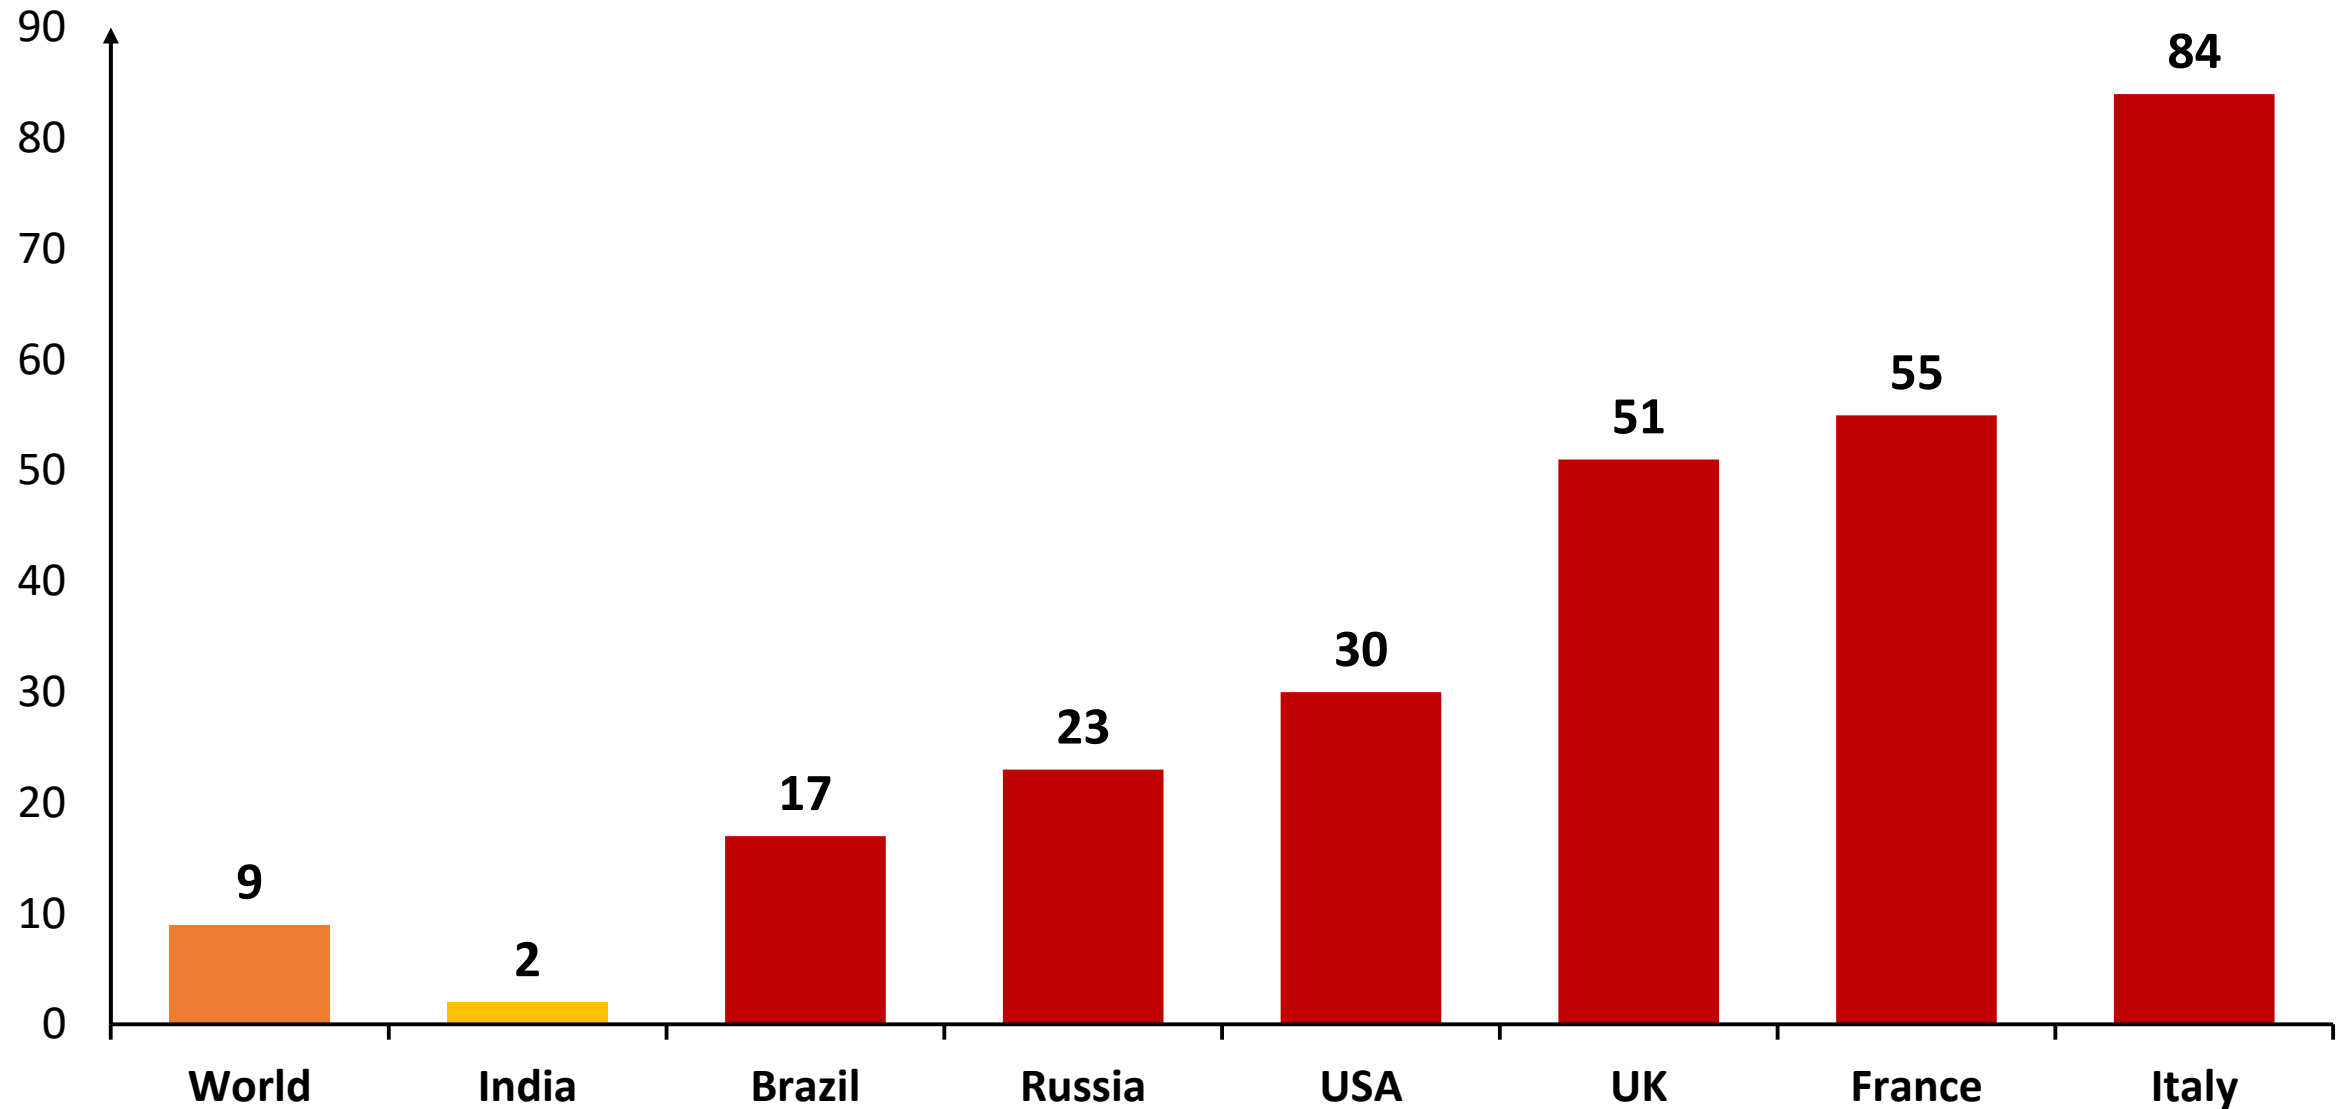

Ministry of Health & Family Welfare
Government of India

Government of India

PIB

Press Briefing

1st December 2020

Major highlights this week

- **November 2020**

Average daily tests conducted	10,55,386
Average daily new cases	43,152
Average daily recoveries	47,159
Reduction in active cases	1,23,506

- **More than 14.13 crore tests conducted**
- **Cumulative positivity rate, 6.69%**
- **Average daily positivity rate during last week, 3.72%**

Cases per million population - Lowest in the world

New cases per million population reported in the last 7 days

Deaths per million population - Lowest in the world

New deaths per million population reported in the last 7 days

Daily tests conducted by the countries

Continuous decline in cumulative positivity rate (last 3 weeks)