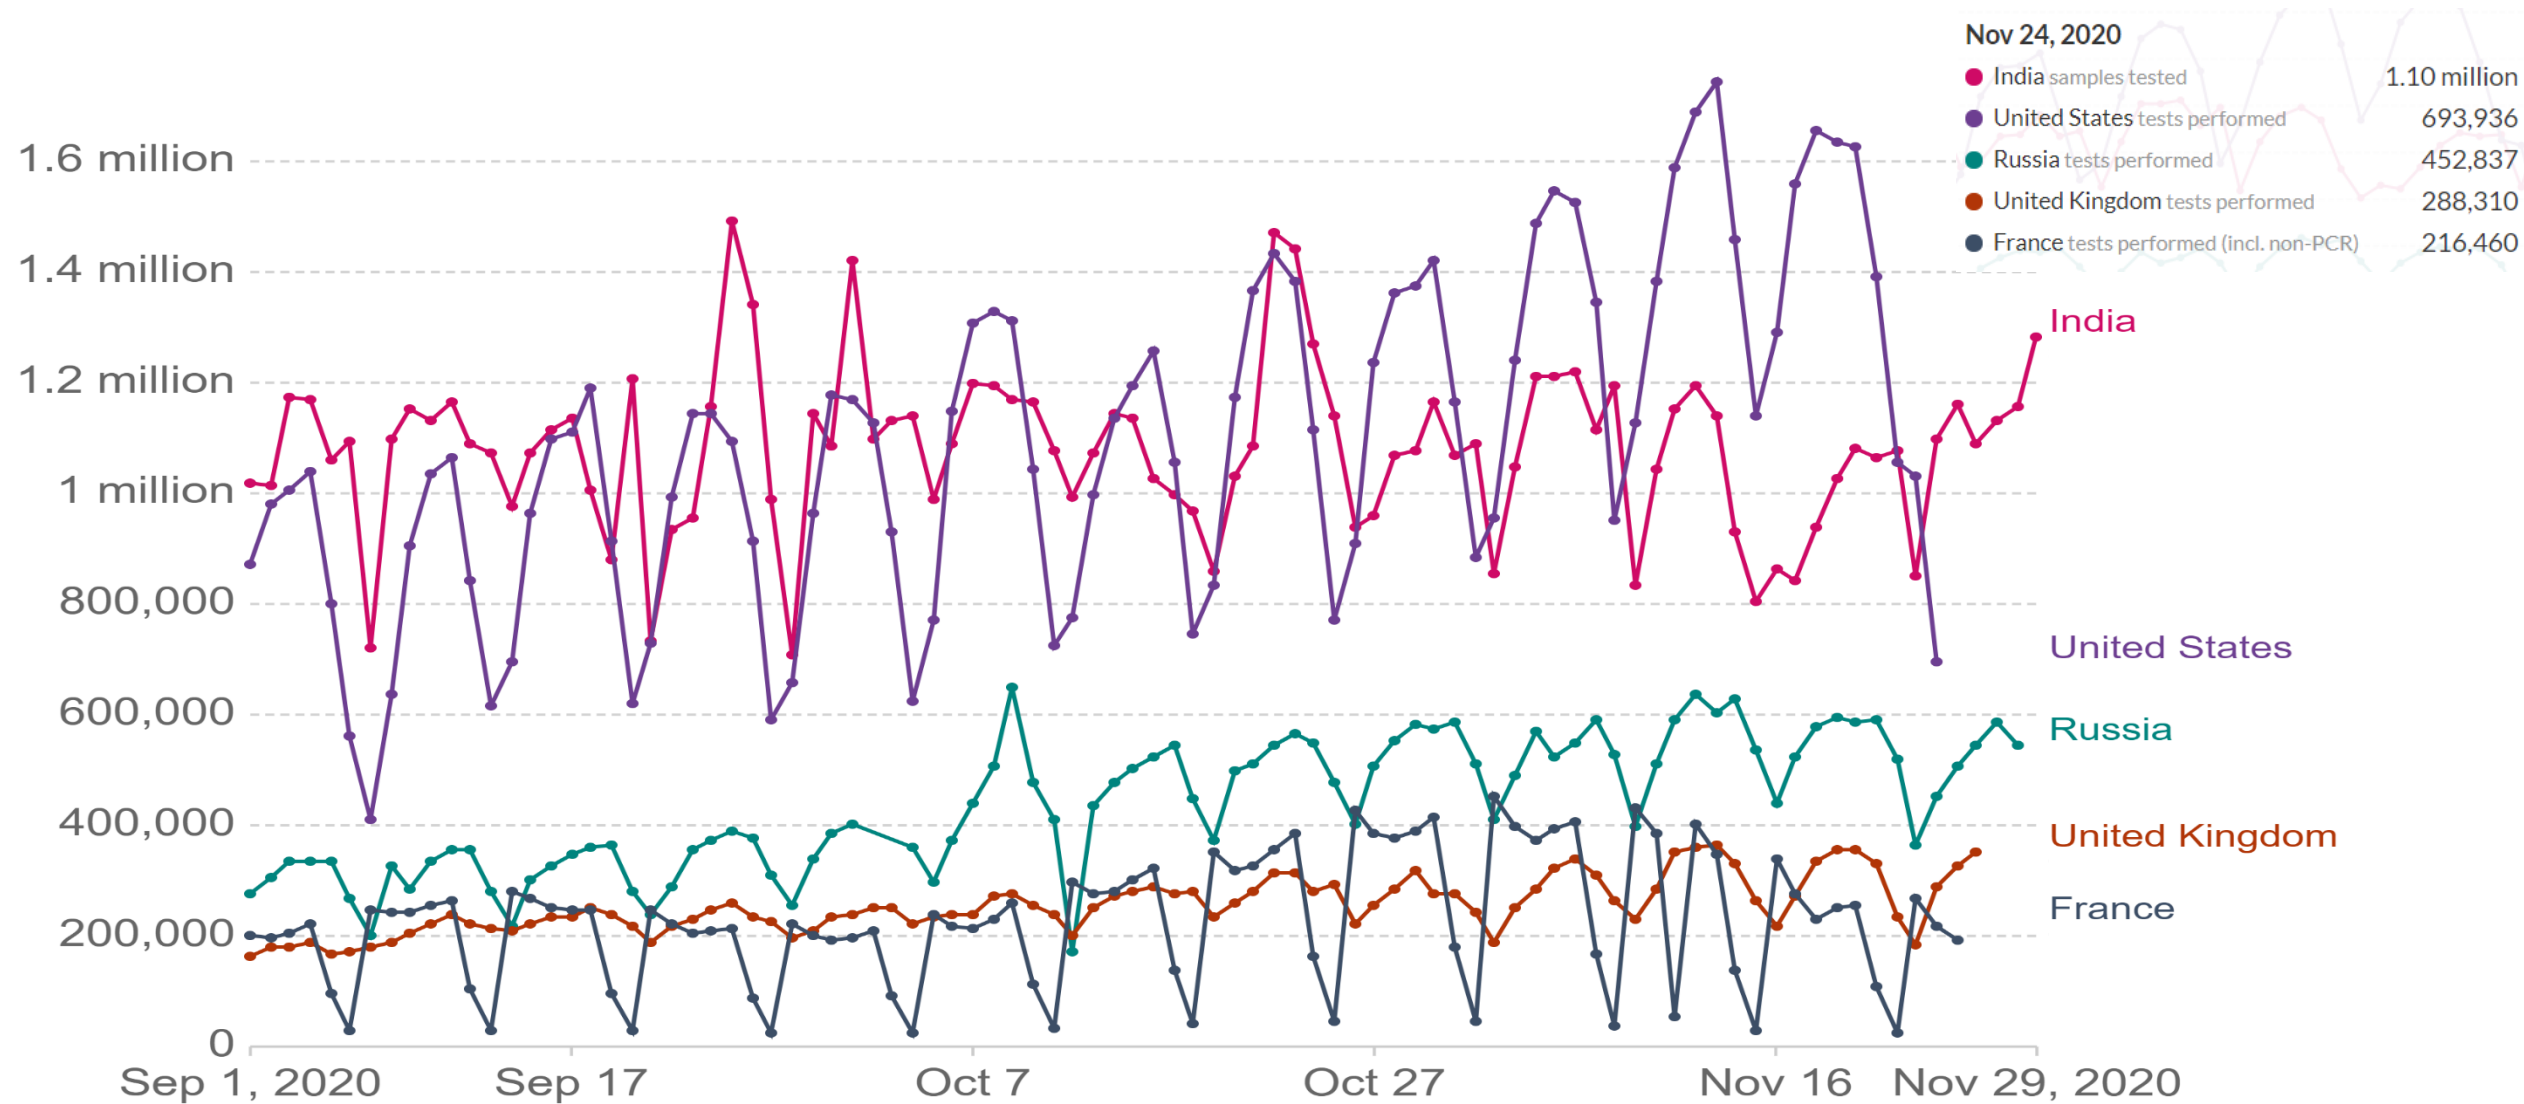

Ministry of Health & Family Welfare
Government of India

Government of India

PIB

Press Briefing

1st December 2020

Major highlights this week

- **November 2020**

Average daily tests conducted	10,55,386
Average daily new cases	43,152
Average daily recoveries	47,159
Reduction in active cases	1,23,506

- **More than 14.13 crore tests conducted**
- **Cumulative positivity rate, 6.69%**
- **Average daily positivity rate during last week, 3.72%**

Cases per million population - Lowest in the world

New cases per million population reported in the last 7 days

Deaths per million population - Lowest in the world

New deaths per million population reported in the last 7 days

Daily tests conducted by the countries

Continuous decline in cumulative positivity rate (last 3 weeks)