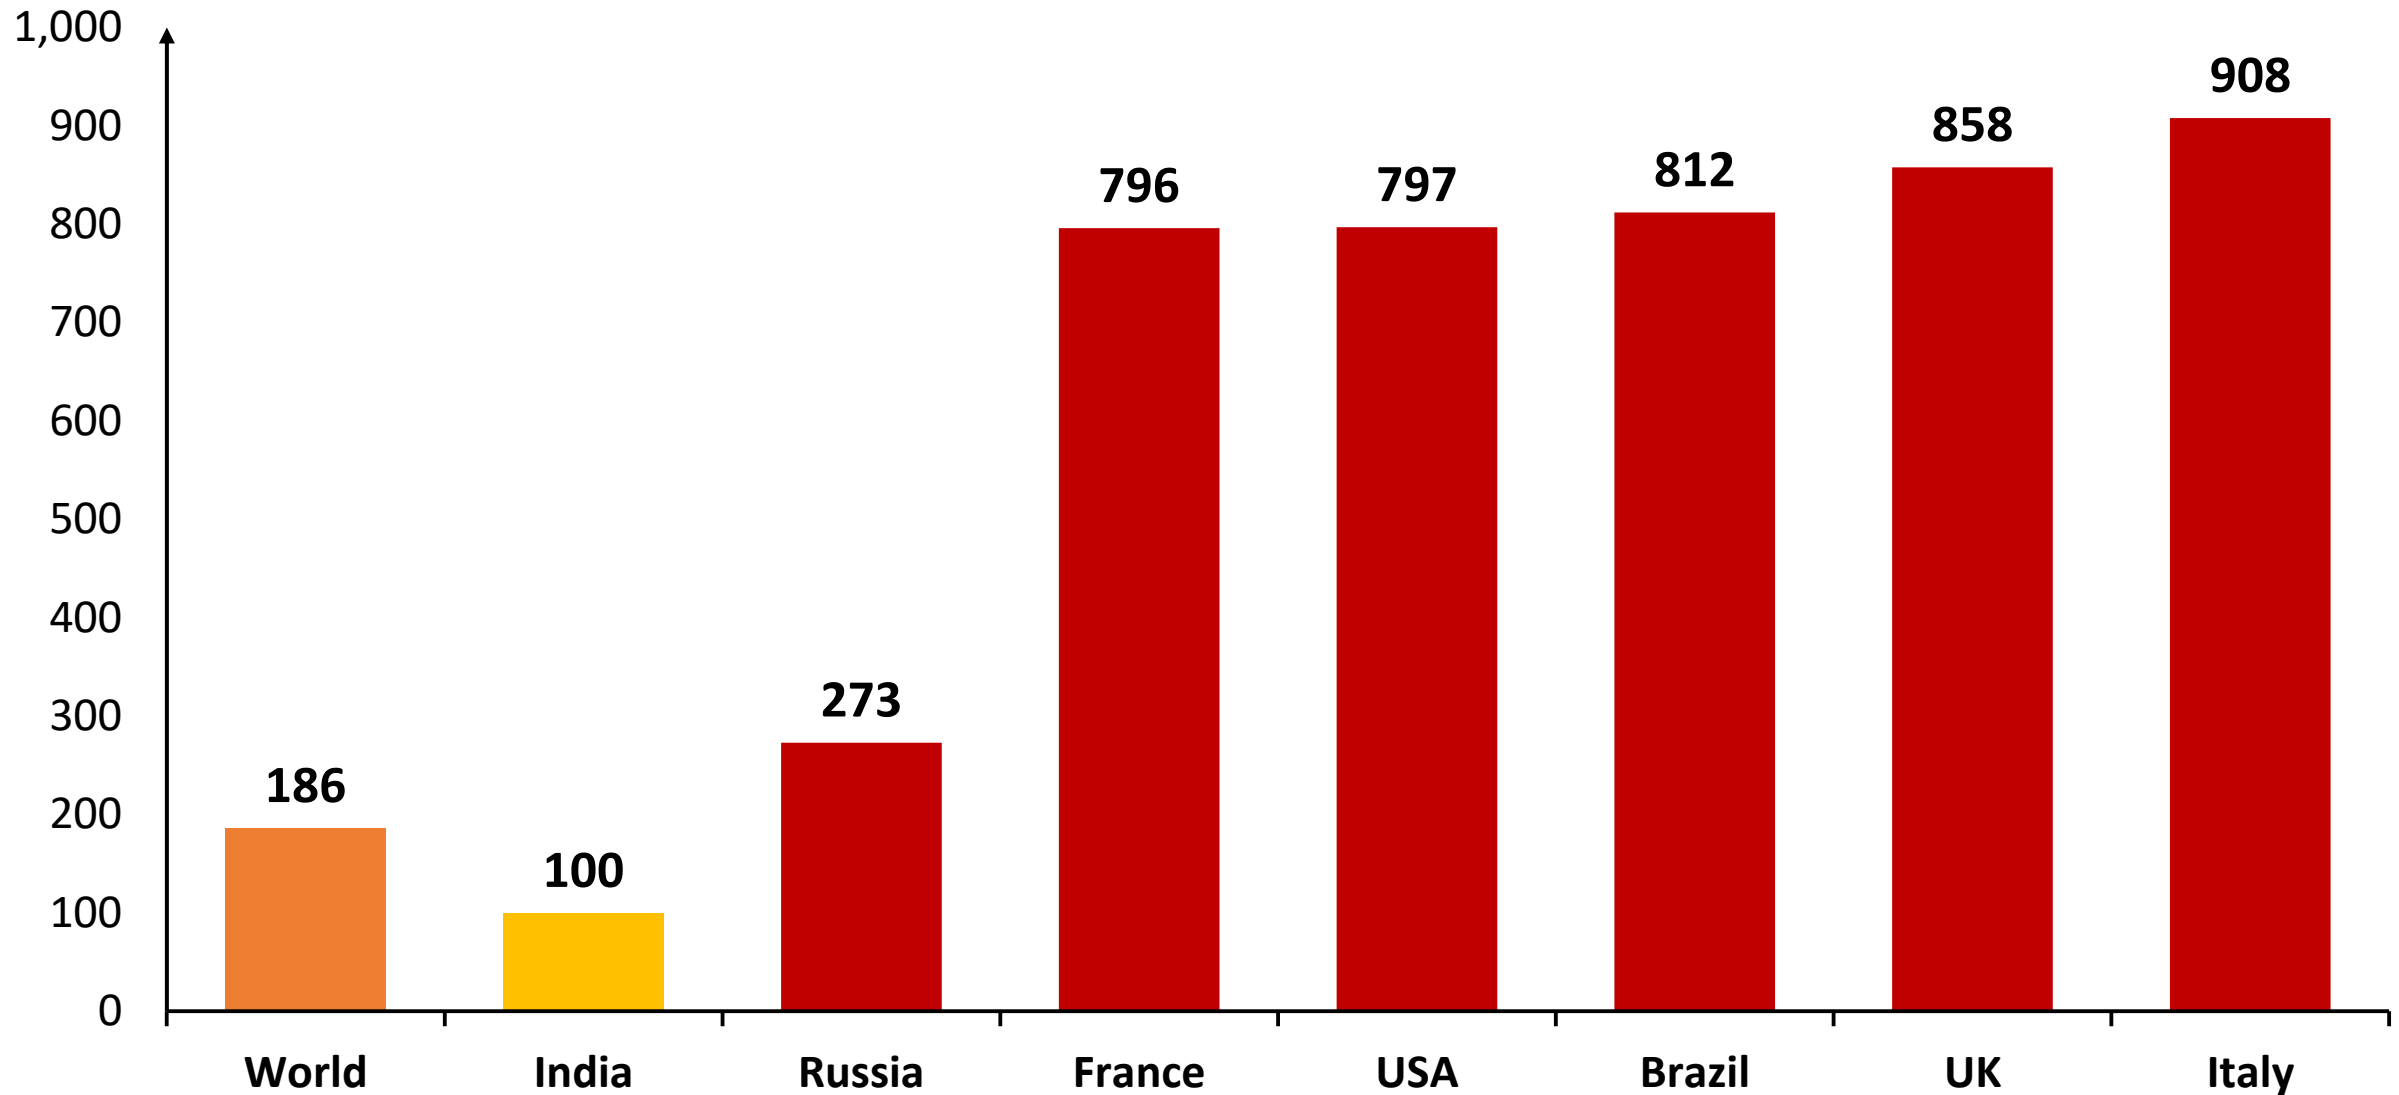

Ministry of Health & Family Welfare
Government of India

Government of India

PIB

Press Briefing

1st December 2020

Major highlights this week

- **November 2020**

Average daily tests conducted	10,55,386
Average daily new cases	43,152
Average daily recoveries	47,159
Reduction in active cases	1,23,506

- **More than 14.13 crore tests conducted**
- **Cumulative positivity rate, 6.69%**
- **Average daily positivity rate during last week, 3.72%**

Cases per million population - Lowest in the world

New cases per million population reported in the last 7 days

Deaths per million population - Lowest in the world

New deaths per million population reported in the last 7 days

Daily tests conducted by the countries

Continuous decline in cumulative positivity rate (last 3 weeks)