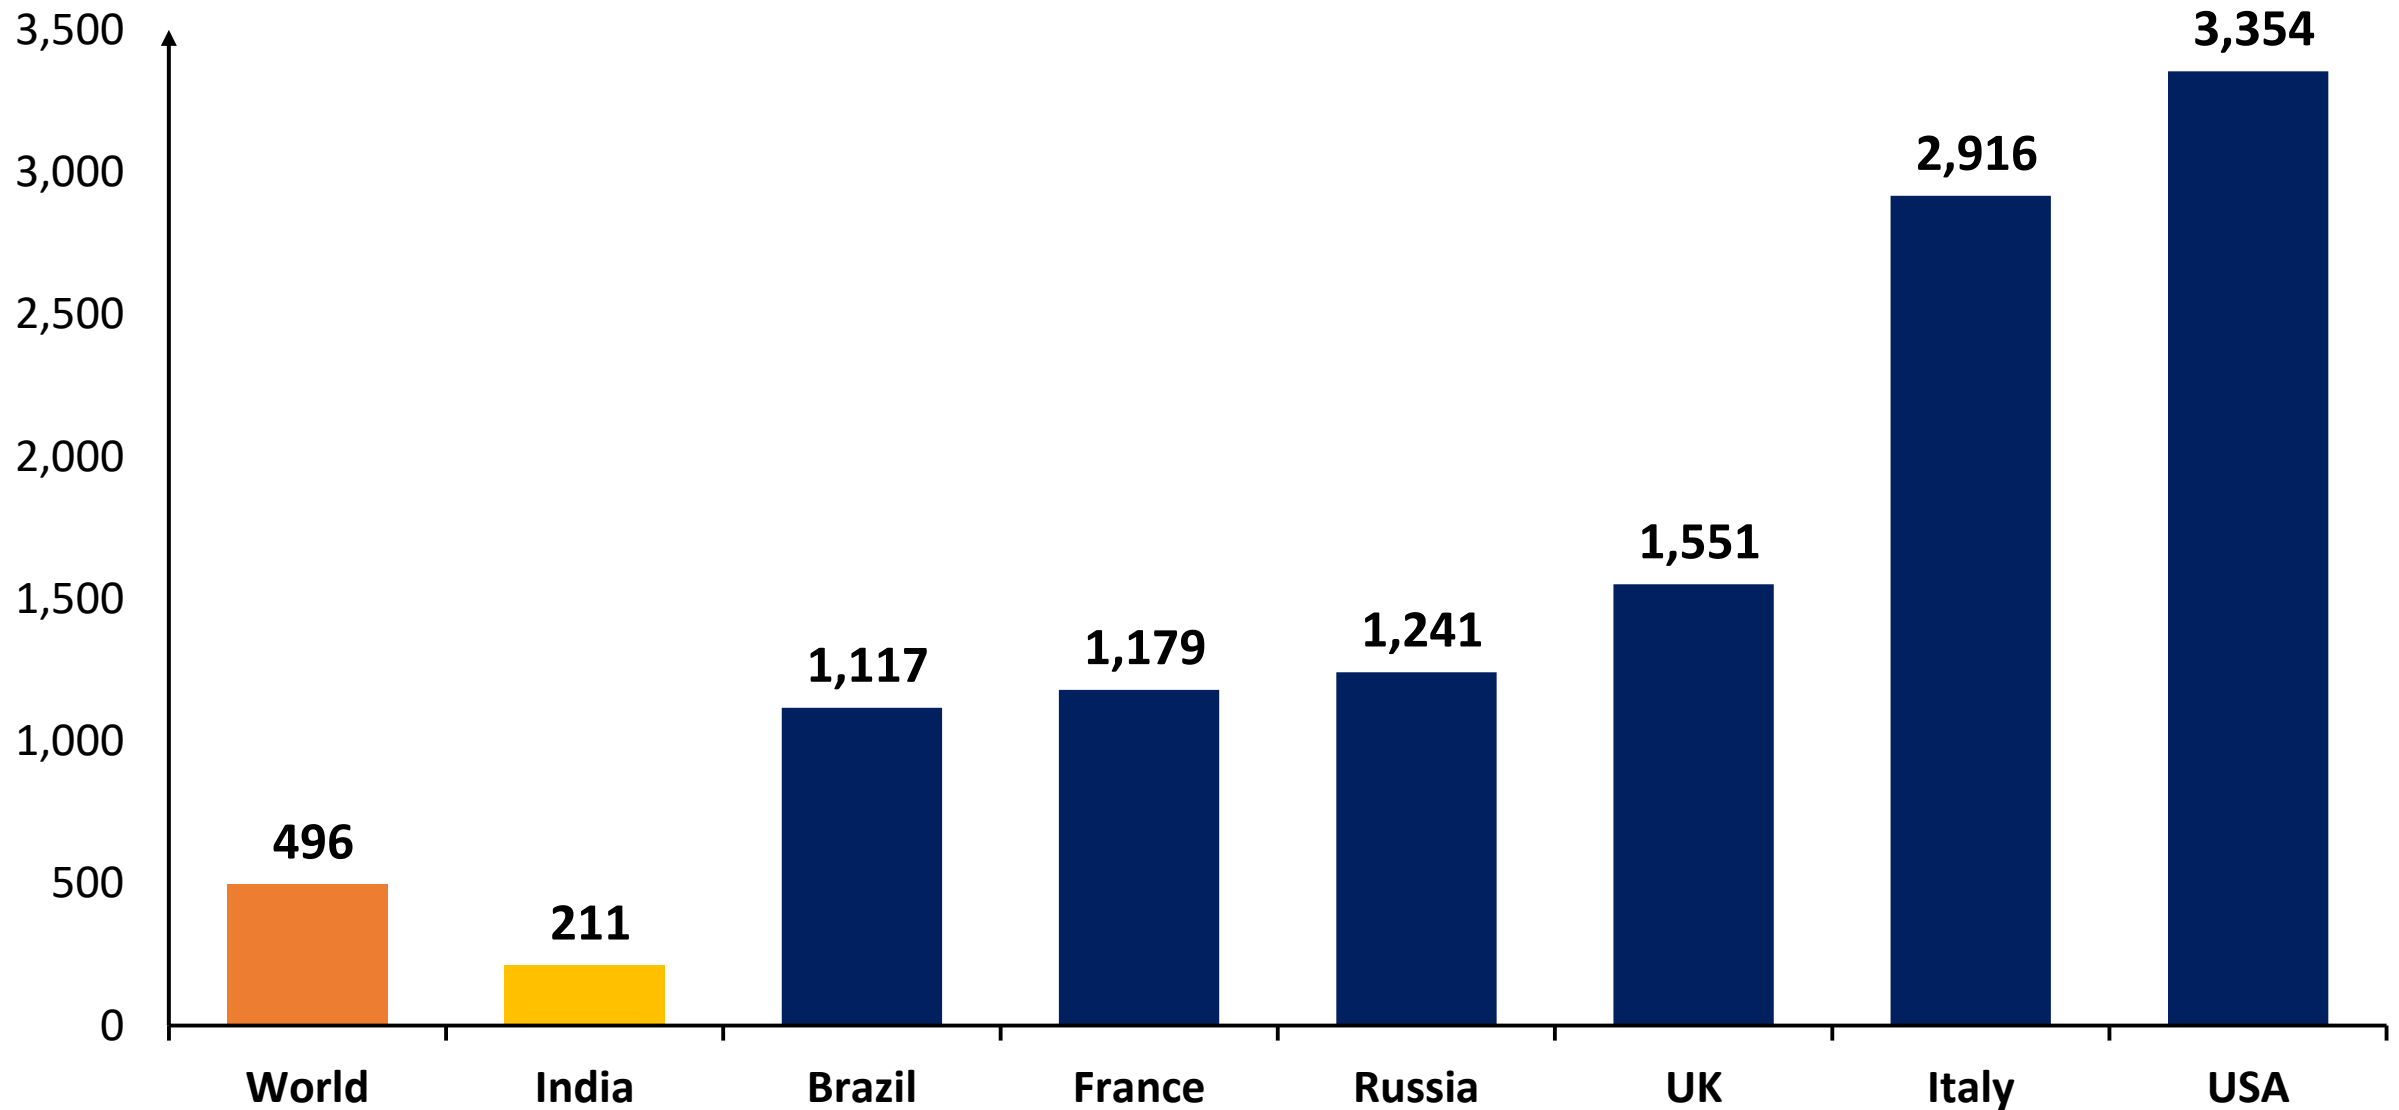

Ministry of Health & Family Welfare
Government of India

Government of India

PIB

Press Briefing

1st December 2020

Major highlights this week

- **November 2020**

Average daily tests conducted	10,55,386
Average daily new cases	43,152
Average daily recoveries	47,159
Reduction in active cases	1,23,506

- **More than 14.13 crore tests conducted**
- **Cumulative positivity rate, 6.69%**
- **Average daily positivity rate during last week, 3.72%**

Cases per million population - Lowest in the world

New cases per million population reported in the last 7 days

Deaths per million population - Lowest in the world

New deaths per million population reported in the last 7 days

Daily tests conducted by the countries

Continuous decline in cumulative positivity rate (last 3 weeks)