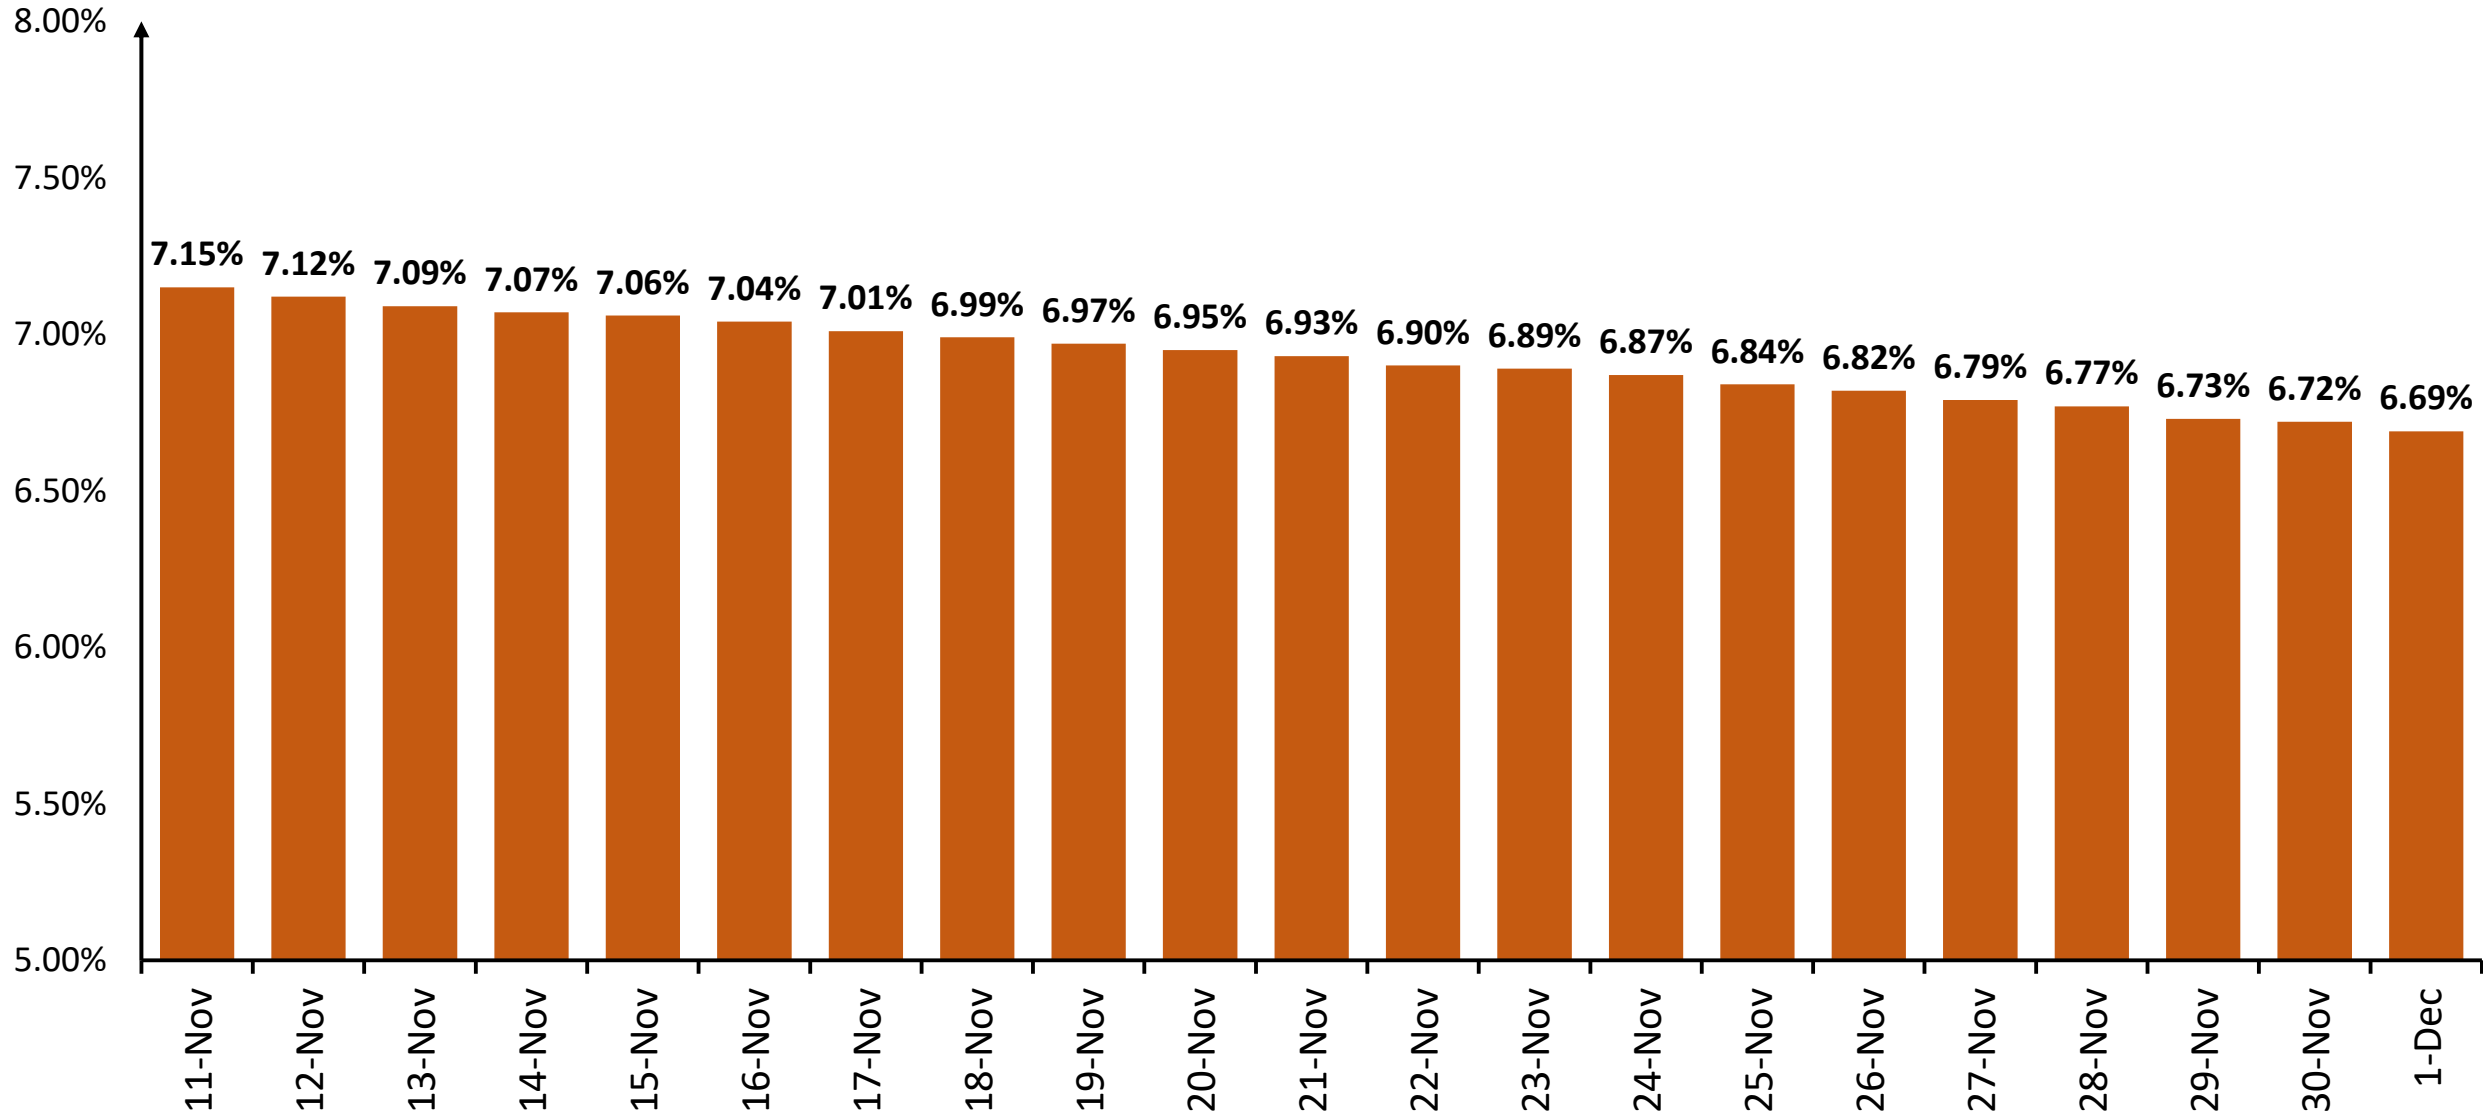

- **More than 14.13 crore tests conducted**
- **Cumulative positivity rate, 6.69%**
- **Average daily positivity rate during last week, 3.72%**

Cases per million population - Lowest in the world

New cases per million population reported in the last 7 days

Deaths per million population - Lowest in the world

New deaths per million population reported in the last 7 days

Daily tests conducted by the countries

Continuous decline in cumulative positivity rate (last 3 weeks)