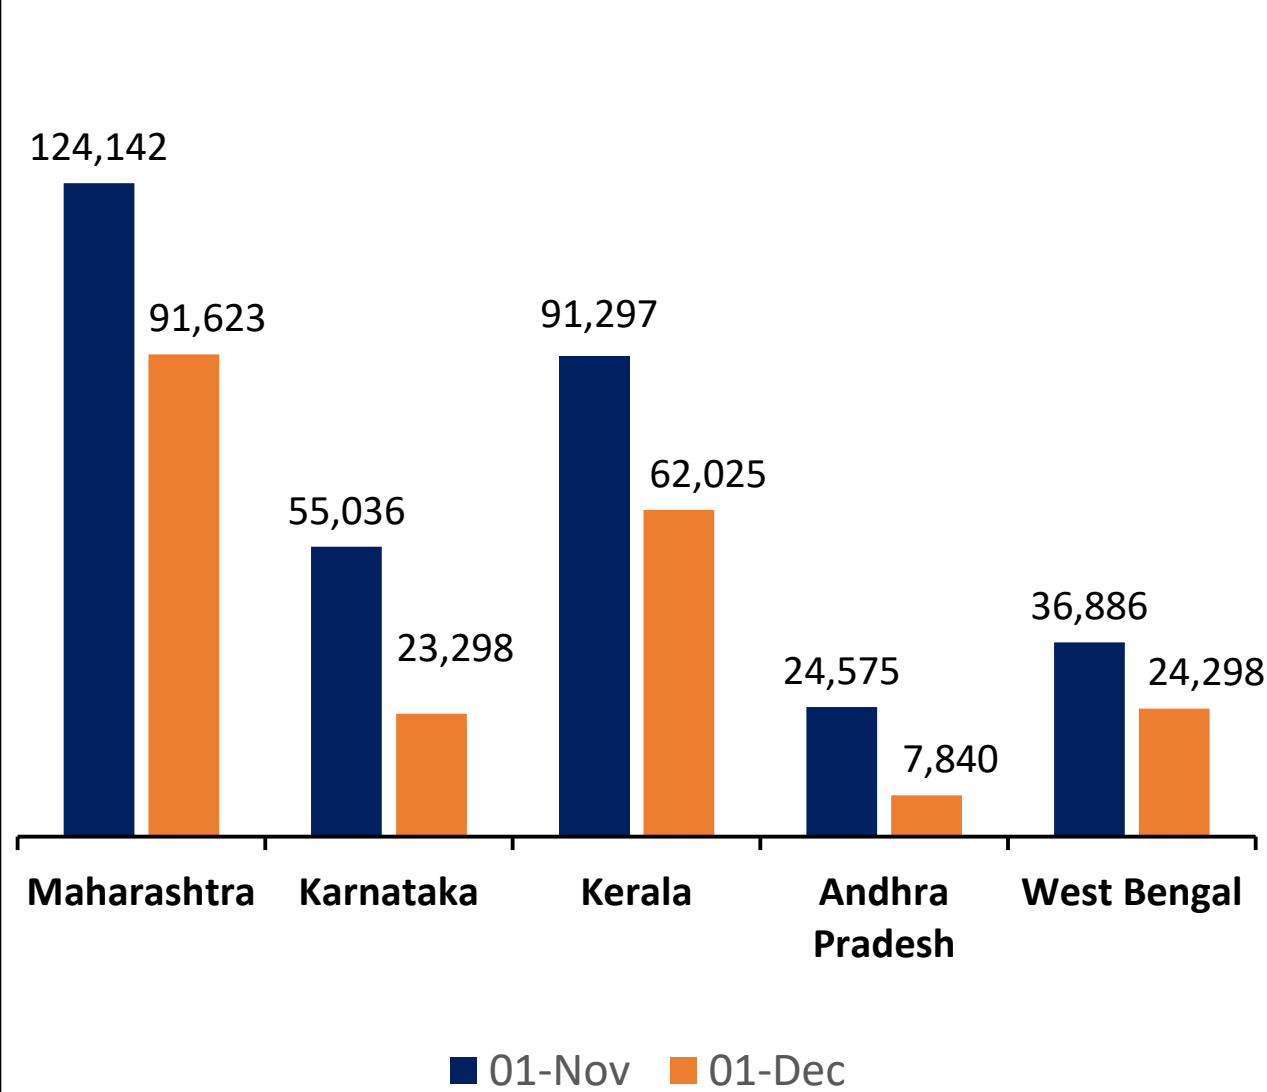

Ministry of Health & Family Welfare
Government of India

Government of India

PIB

Press Briefing

1st December 2020

Major highlights this week

- **November 2020**

Average daily tests conducted	10,55,386
Average daily new cases	43,152
Average daily recoveries	47,159
Reduction in active cases	1,23,506

- **More than 14.13 crore tests conducted**
- **Cumulative positivity rate, 6.69%**
- **Average daily positivity rate during last week, 3.72%**

Cases per million population - Lowest in the world

New cases per million population reported in the last 7 days

Deaths per million population - Lowest in the world

New deaths per million population reported in the last 7 days

Daily tests conducted by the countries

Continuous decline in cumulative positivity rate (last 3 weeks)

Decline in daily new cases continue

Change in number of active cases for states during last month

Top 5 states showing a decline

Top 5 states showing a rise

Going Ahead

- **Use of masks or face covers at all times in public places**
- **Wash hands with soap and water or use alcohol-based hand sanitizer**
- **Follow physical distancing norms**
- **Get yourself tested/ isolated immediately, if symptomatic**