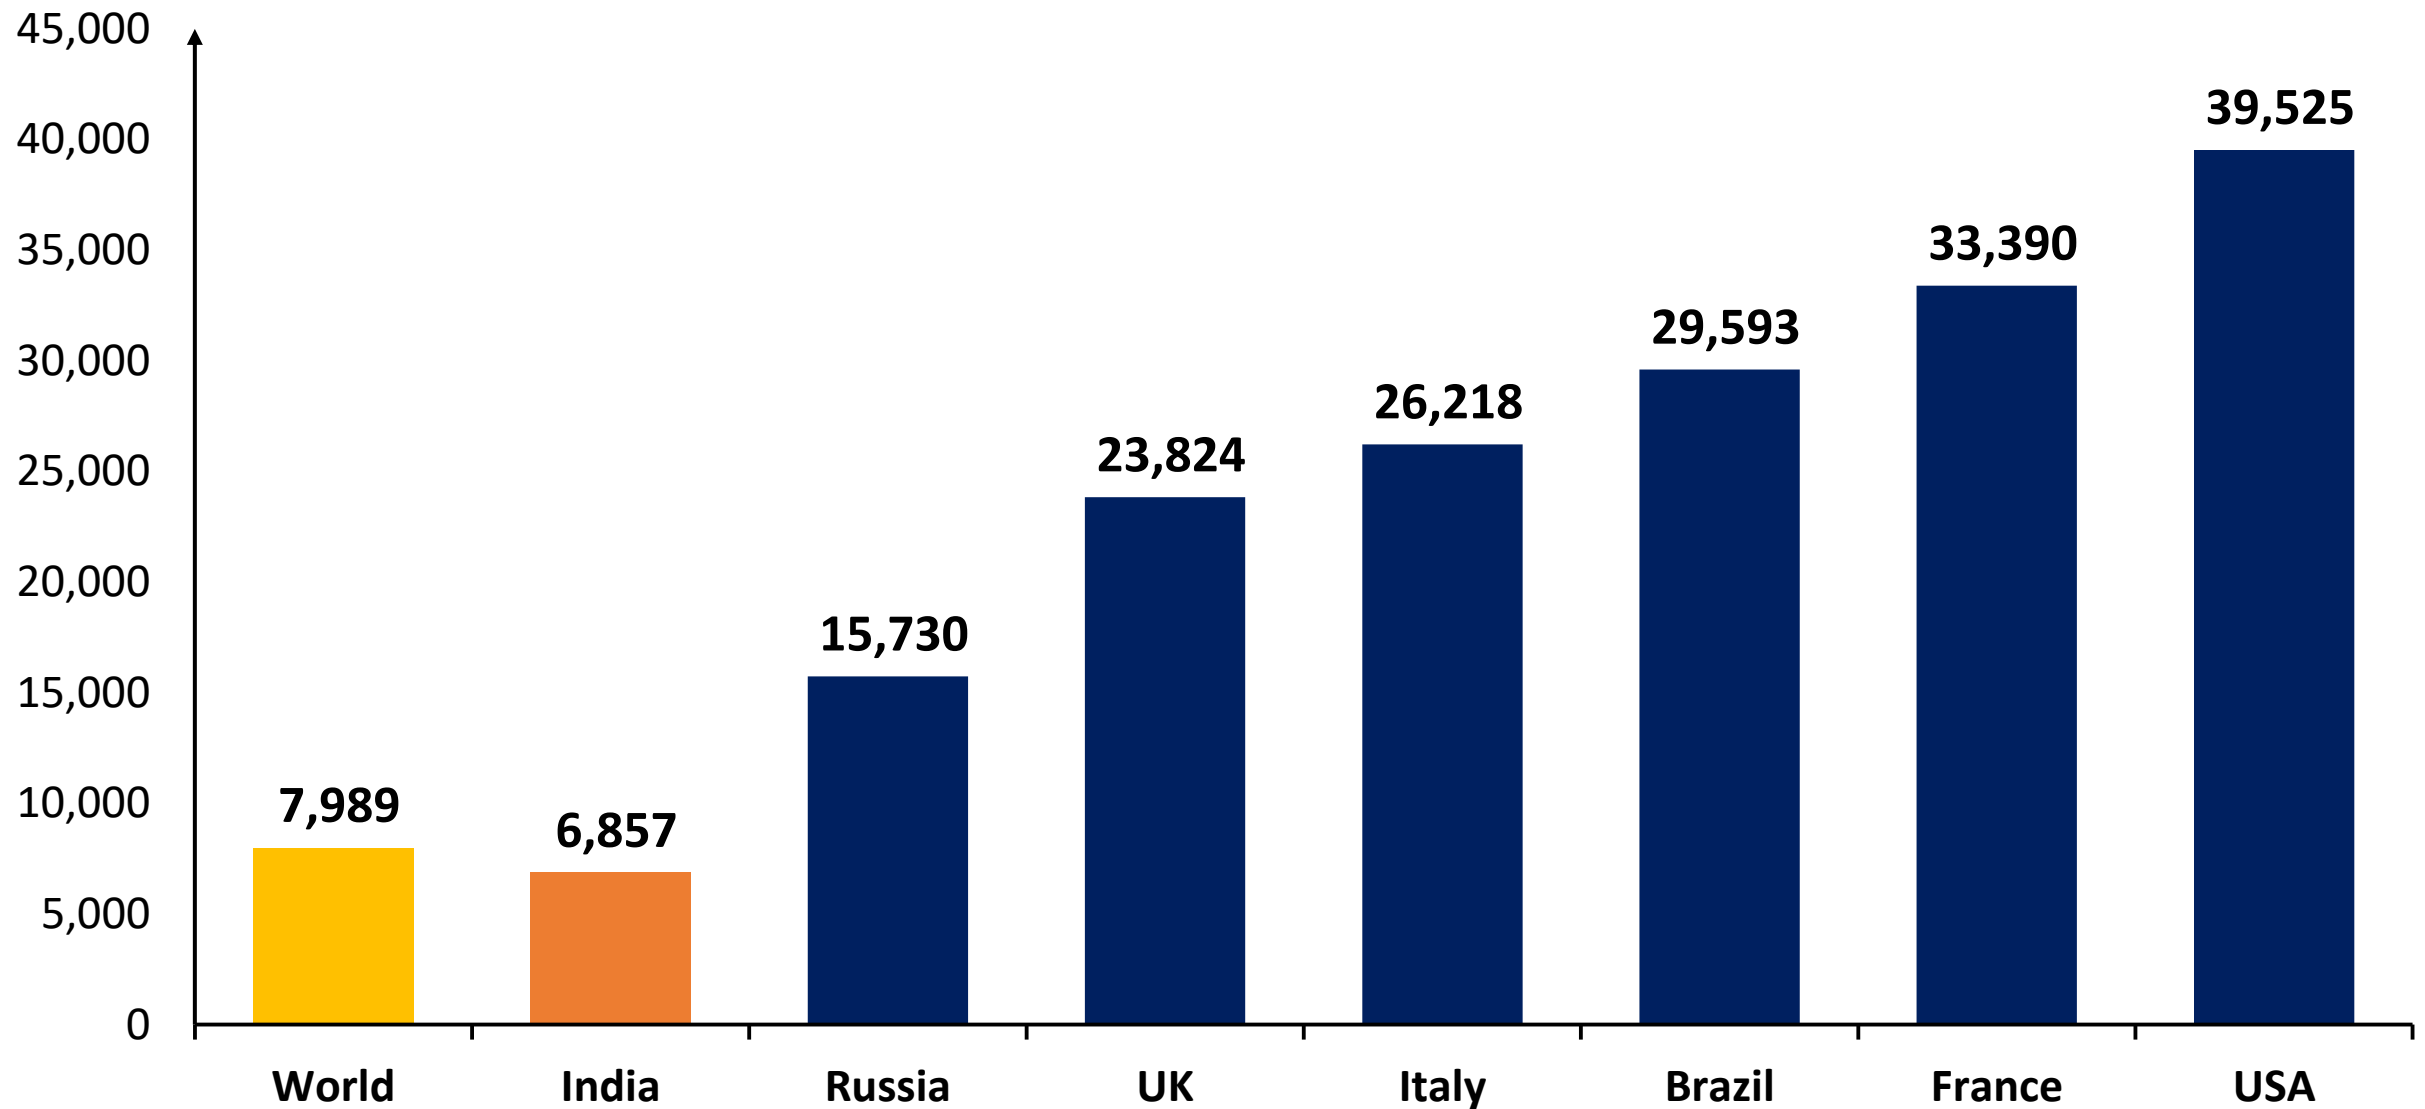

Ministry of Health & Family Welfare
Government of India

Government of India

PIB

Press Briefing

1st December 2020

Major highlights this week

- **November 2020**

Average daily tests conducted	10,55,386
Average daily new cases	43,152
Average daily recoveries	47,159
Reduction in active cases	1,23,506

- **More than 14.13 crore tests conducted**
- **Cumulative positivity rate, 6.69%**
- **Average daily positivity rate during last week, 3.72%**

Cases per million population - Lowest in the world

New cases per million population reported in the last 7 days

Deaths per million population - Lowest in the world

New deaths per million population reported in the last 7 days

Daily tests conducted by the countries

Continuous decline in cumulative positivity rate (last 3 weeks)